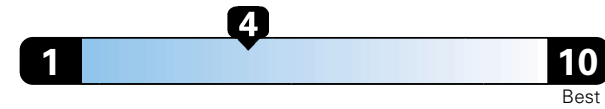

Fuel Economy & Greenhouse Gas Rating (tailpipe only)